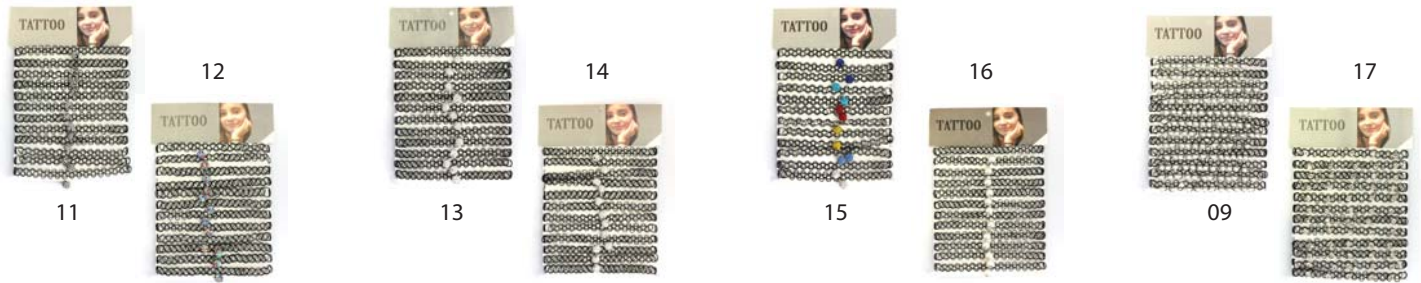

TNR0511
"O" CLOSED
BALL TOP GOLD
20PC/DP
$16.00 / DP

TNR0512
"O" CLOSED
BALL SILVER
20PC/DP
$16.00 / DP

TNR0505
"C" SHAPE
BALL GOLD
20PC/DP
$16.00 / DP

TNR0506
"C" SHAPE
BALL SILVER
20PC/DP
$16.00 / DP

306150554 11~16 CHOKER $6.00 / CD	306150560 09/10/17 CHOKER $6.00 / CD